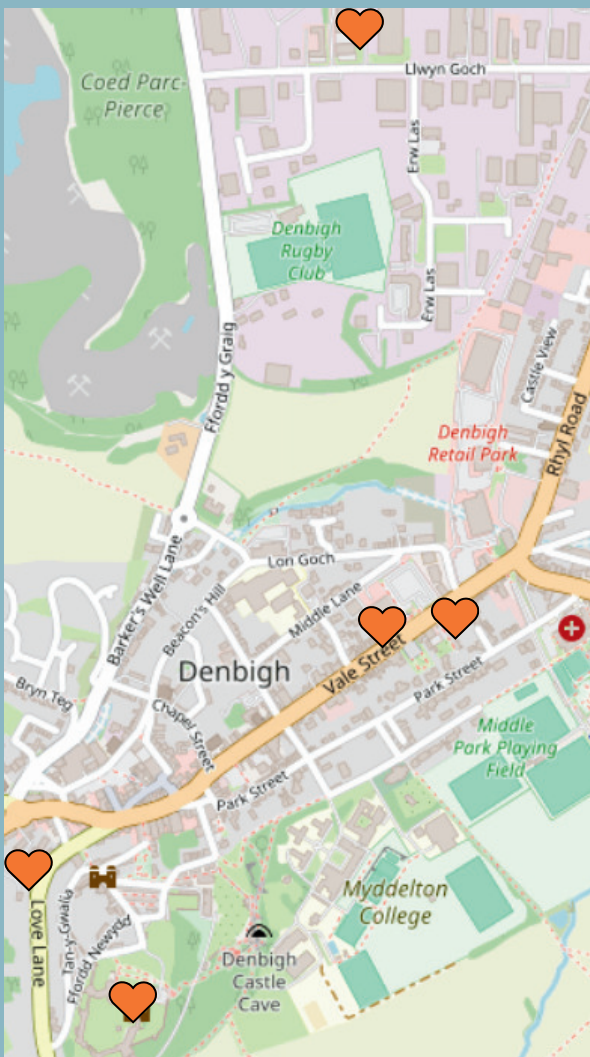

Refugee Week is a worldwide festival celebrating the contributions, creativity, courage and resilience of refugees and people seeking sanctuary. Get involved by completing this Creative Trail.

Town Centre

Casglwch lythrennau gwyrd ar gyfer Cymraeg

Collect red letters for English

For location names, scan here:

How to take part: - You can take part anytime between 15th-28th June 2026 (some pieces may be displayed inside businesses so you may need to check opening times)

1. The 11 orange hearts are at locations around Denbigh that identify as welcoming to all. Use the maps to find the locations.
2. At each location, you will find a piece of creative work made by school pupils in Denbigh on the theme 'Courage'. On each piece of work there is a letter to collect. Record your letters here:

Town Centre

Am enwau lleoliadau, sganwch yma:

Casglwch llythrennau gwyrdd ar gyfer Cymraeg

Collect red letters for English

Sut i gymryd rhan: - Gallwch gymryd rhan unrhyw bryd rhwng 15 a 28 Mehefin 2026

1. Mae'r 11 calon oren i'w darganfod mewn lleoliadau o amgylch Dinbych sy'n cael eu cydnabod fel manau sy'n groesawgar i bawb. Defnyddiwch y mapiau i ddod o hyd i'r lleoliadau.
2. Ym mhob lleoliad, mi welwch chi ddarn o waith creadigol a wnaed gan ddisgyblion lleol ar y thema 'Dewrder'. Ar bob darn o waith mae llythyren i'w chasglu. Cofnodwch eich llythrennau yma: