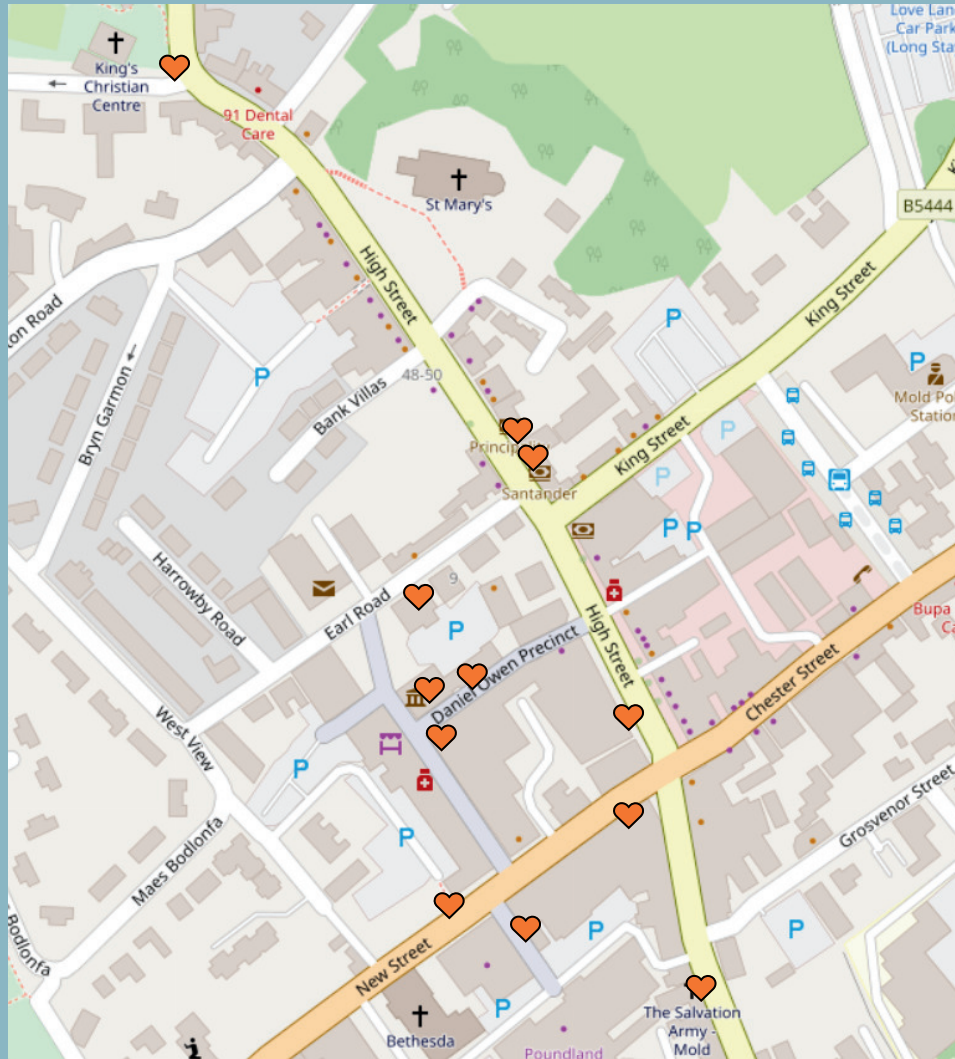

1. The twelve orange hearts are at locations around Mold that identify as welcoming to all. Use the maps to find the locations.
 2. At each location, you will find a piece of creative work made by local school pupils on the theme 'Courage'. On each piece of work there is a letter to collect. Record your letters here:
-
3. Unscramble the letters to make a word. Record your answer at the bottom of the page.
 4. Take a picture of you taking part. Follow and tag @clwydcityofsanctuary on Facebook. (Don't show your answer!)
 5. Take a picture of your answer and email it to wales@cityofsanctuary.org for a chance to win a prize. (For extra printable copies, visit www.clwyd.cityofsanctuary.org)

Name: _____ Contact: _____

Answer: _____ / _____

15 - 28 Mehefin 2026

Mae Wythnos y Ffoaduriaid yn ŵyl fyd-eang sy'n dathlu cyfraniadau, creadigrwydd, dewrder a gwynwch ffoaduriaid a phobl sy'n chwilio am loches. Cymerwch ran drwy gwblhau'r Llwybr Creadigol hwn.

Am enwau lleoliadau, sganiwch yma:

Casglwch lythrennau gwyrdd ar gyfer Cymraeg

Collect red letters for English

Sut i gymryd rhan: - Gallwch gymryd rhan unrhyw bryd rhwng 15 a 28 Mehefin 2026

1. Mae'r 12 calon oren i'w darganfod mewn lleoliadau o amgylch Yr Wyddgrug sy'n cael eu cydnabod fel manau sy'n groesawgar i bawb. Defnyddiwch y mapiau i ddod o hyd i'r lleoliadau.
2. Ym mhob lleoliad, mi welwch chi ddarn o waith creadigol a wnaed gan ddisgyblion lleol ar y thema 'Dewrder'. Ar bob darn o waith mae llythrennau i'w chasglu. Cofnodwch eich llythrennau yma: