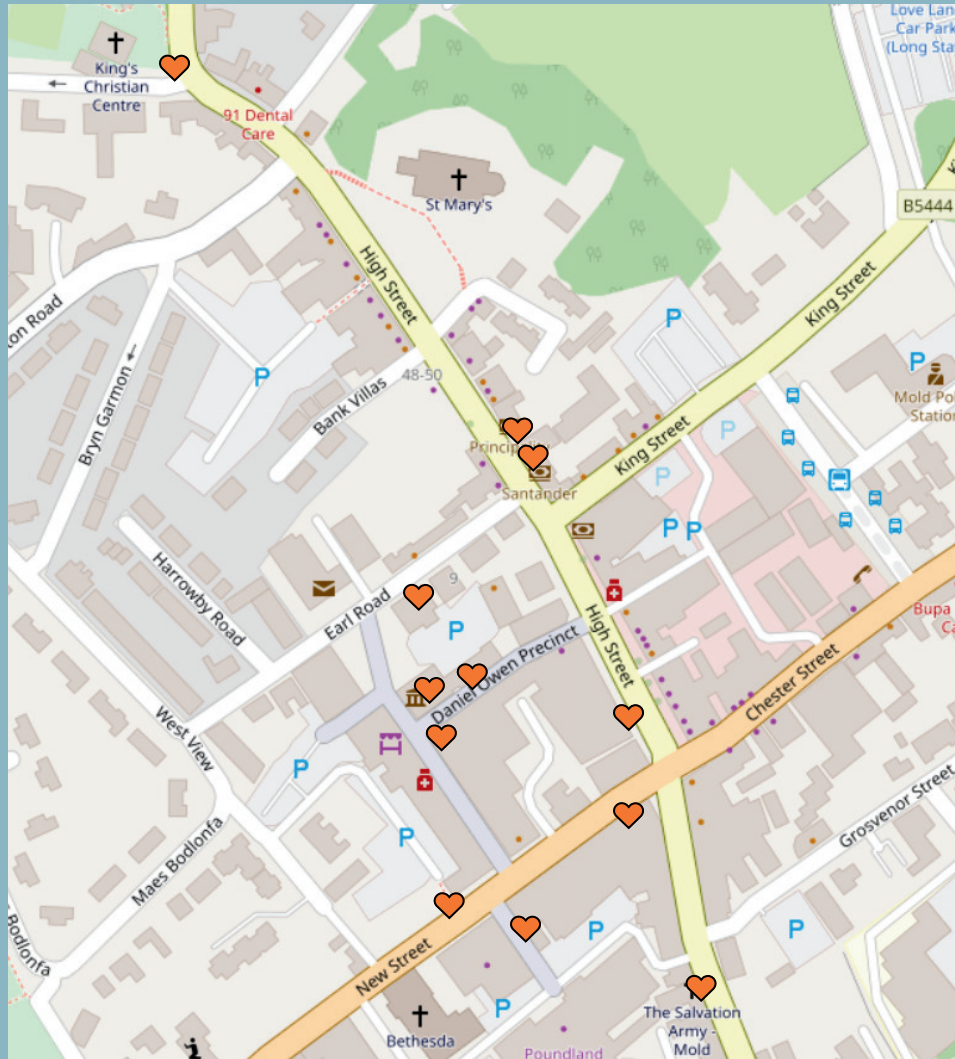

Refugee Week is a worldwide festival celebrating the contributions, creativity, courage and resilience of refugees and people seeking sanctuary. Get involved by completing this Creative Trail.

For
location
names,
scan here:

1. The twelve orange hearts are at locations around Mold that identify as welcoming to all. Use the maps to find the locations.
 2. At each location, you will find a piece of creative work made by local school pupils on the theme 'Courage'. On each piece of work there is a letter to collect. Record your letters here:
-
3. Unscramble the letters to make a word. Record your answer at the bottom of the page.
 4. Take a picture of you taking part. Follow and tag @clwydcityofsanctuary on Facebook. (Don't show your answer!)
 5. Take a picture of your answer and email it to wales@cityofsanctuary.org for a chance to win a prize. (For extra printable copies, visit www.clwyd.cityofsanctuary.org)

Name: _____ Contact: _____

Answer: _____ / _____

15 - 28 Mehefin 2026

Mae Wythnos y Ffoaduriaid yn ŵyl fyd-eang sy'n dathlu cyfraniadau, creadigrwydd, dewrder a gwynwch ffoaduriaid a phobl sy'n chwilio am loches. Cymerwch ran drwy gwblhau'r Llwybr Creadigol hwn.

Am enwau lleoliadau, sganiwch yma:

Casglwch lythrennau gwyrdd ar gyfer Cymraeg

Collect red letters for English

Sut i gymryd rhan: - Gallwch gymryd rhan unrhyw bryd rhwng 15 a 28 Mehefin 2026

1. Mae'r 12 calon oren i'w darganfod mewn lleoliadau o amgylch Yr Wyddgrug sy'n cael eu cydnabod fel manau sy'n groesawgar i bawb. Defnyddiwch y mapiau i ddod o hyd i'r lleoliadau.
2. Ym mhob lleoliad, mi welwch chi ddarn o waith creadigol a wnaed gan ddisgyblion lleol ar y thema 'Dewrder'. Ar bob darn o waith mae llythrennau i'w chasglu. Cofnodwch eich llythrennau yma: